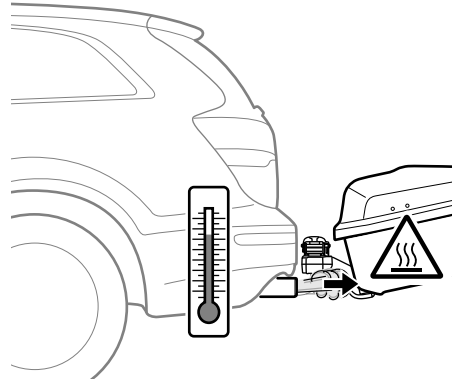

CITY CRASH

Complies with ISO norm

Thule Arcos M/L

i

Max 130 km/h

Max 50 kg

i

Not ok