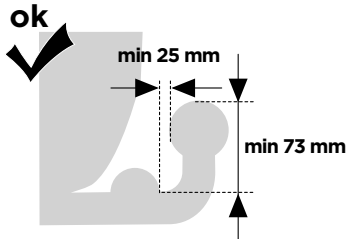

CITY CRASH

Complies with ISO norm

Thule Arcos M/L

i

Max 130 km/h

Max 50 kg

i

Not ok