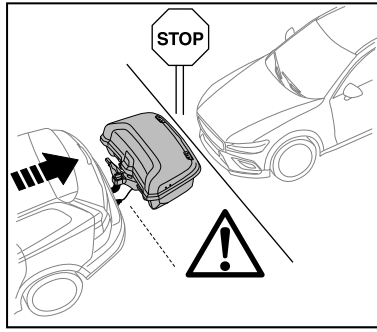

CITY CRASH

Complies with ISO norm

Thule Arcos M/L

i

Max 130 km/h

Max 50 kg

i

Not ok