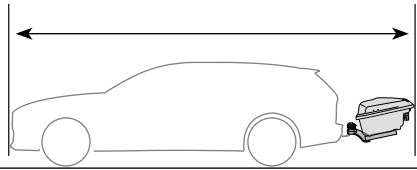

i

Not ok

Not ok

Max

Thule Arcos M

Thule Arcos L

Max ↓

M

L

40 kg

50 kg

60 kg

70 kg

>80 kg

9 kg

M

M 17 kg

9 kg

L

L 20 kg

Max 14 kg

Max 24 kg

Max 34 kg

Max 44 kg

Max 50 kg

Max 11 kg

Max 21 kg

Max 31 kg

Max 41 kg

Max 50 kg