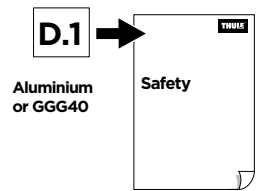

CITY CRASH

Complies with ISO norm

Thule Arcos M/L

i

Max 130 km/h

Max 50 kg

i

Not ok