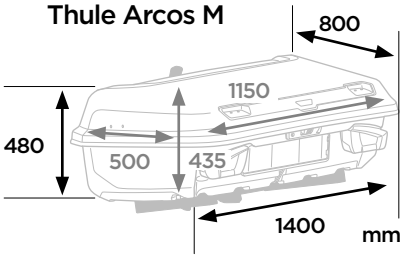

Thule Arcos M